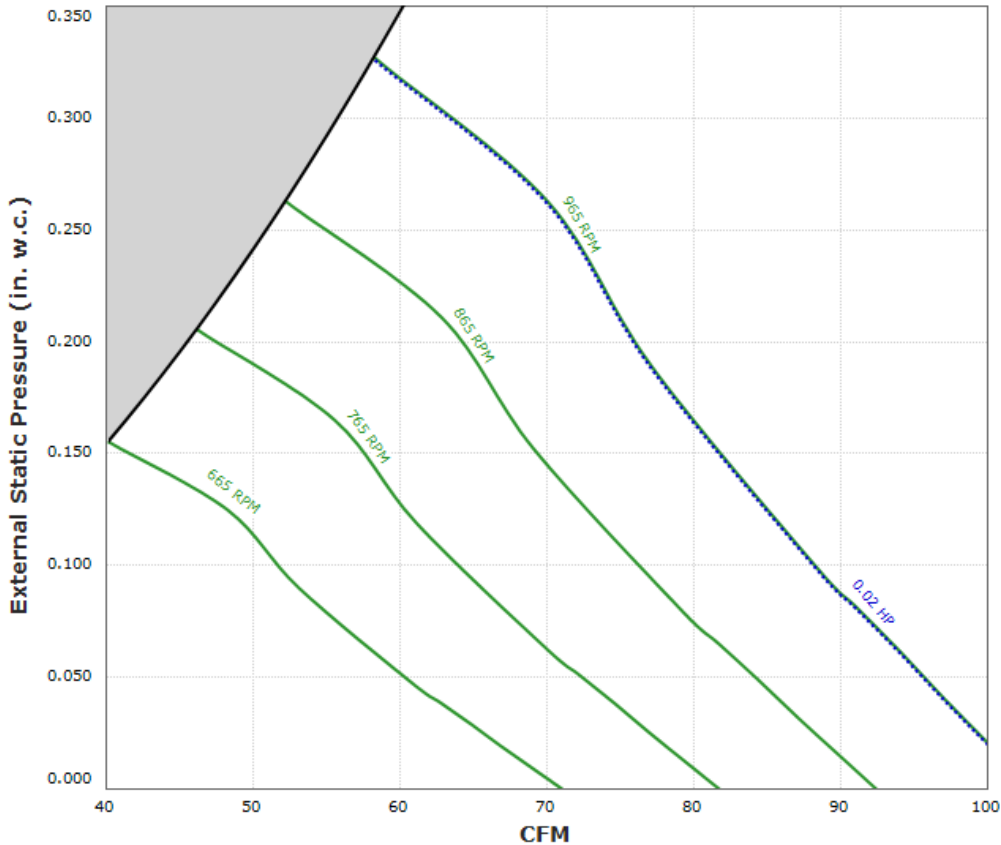

CFA-D70-RA Performance Curve

Max Sizeable RPM = 965 RPM. Curve shown extended beyond this point for reference only.